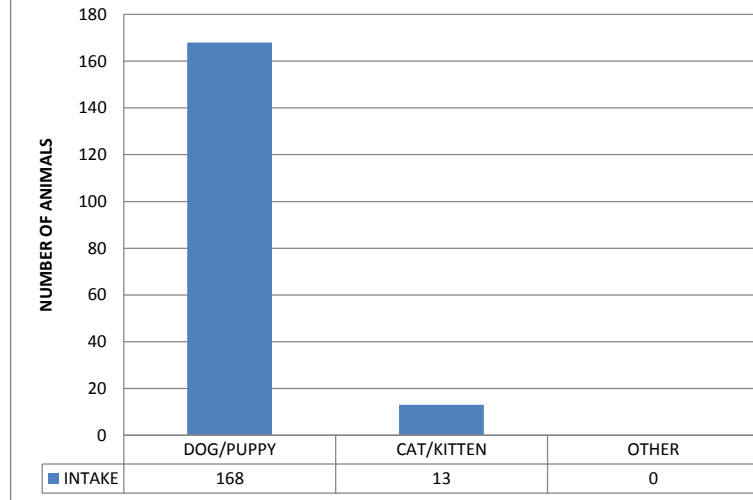

Animal Control Field Statistics September 2017

Type	# Cases Addressed
Stray Running at Large	62
Owned Running at Large	29
Dangerous Dog	65
Animal Cruelty	66
Dog Bites	16
Police/ACO Assist	17
Animal Confined	15
Sick/Injured Animals	36
Transports	8
Call Back	34
Warrants	4
Dog Trap	20
<b>Total</b>	<b>372</b>

**Mobile County Animal Shelter Statistics  
Intake  
September 2017**

**Mobile County Animal Shelter  
Outcomes  
September 2017**