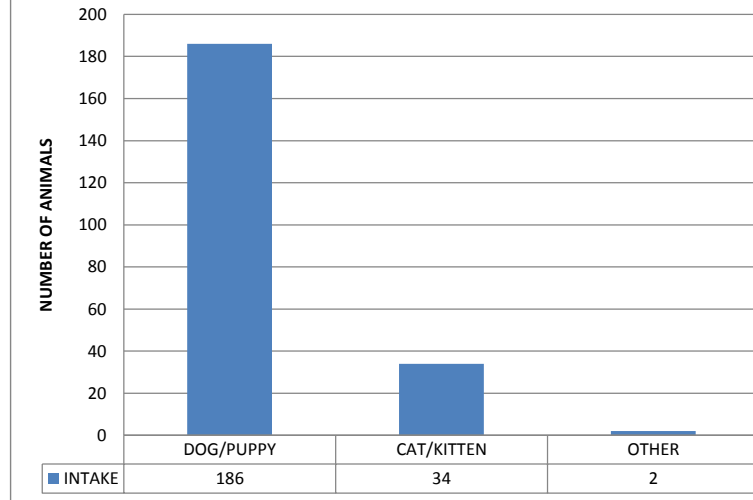

Animal Control Field Statistics September 2016

Type	# Cases Addressed
Stray Running at Large	72
Owned Running at Large	27
Dangerous Dog	93
Animal Cruelty	54
Dog Bites	14
Police/ACO Assist	14
Animal Confined	19
Sick/Injured Animals	28
Dog Trap	18
<b>Total</b>	<b>339</b>

**Mobile County Animal Shelter Statistics  
Intake  
September 2016**

**Mobile County Animal Shelter  
Outcomes  
September 2016**