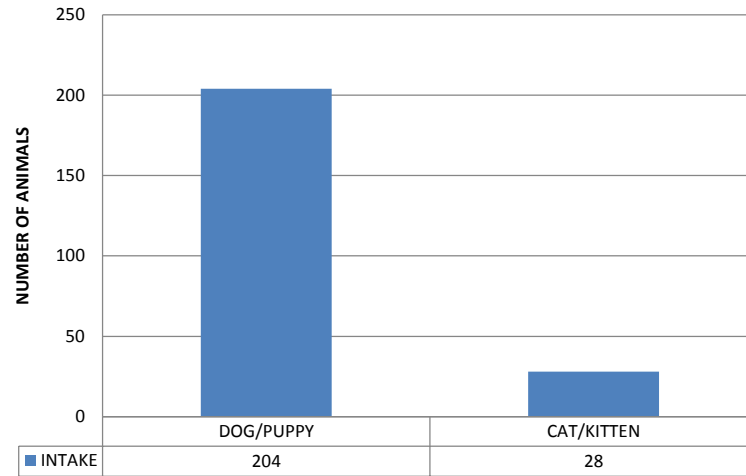

Animal Control Field Statistics September 2015

Type	# Cases Addressed
Stray Running at Large	66
Owned Running at Large	30
Dangerous Dog	97
Animal Cruelty	68
Dog Bites	25
Police/ACO Assist	11
Animal Confined	27
Sick/Injured Animals	33
Dog Trap	16
Total	373

**Mobile County Animal Shelter Statistics
Intake
September 2015**

**Mobile County Animal Shelter Statistics
Outcomes
September 2015**