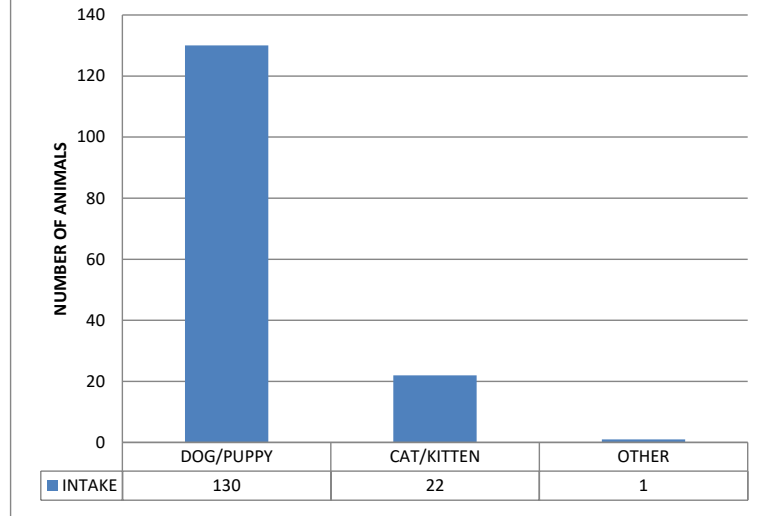

Animal Control Field Statistics October 2020

Type	# Cases Addressed
Stray Running at Large	60
Owned Running at Large	50
Dangerous Dog	81
Animal Cruelty	103
Dog Bites	26
Police/ACO Assist	42
Animal Confined	16
Sick/Injured Animals	29
Transports	49
Call Back	31
Warrants	0
Dog Trap	14
<b>Total</b>	<b>501</b>

**Mobile County Animal Shelter Statistics  
Intake  
October 2020**

**Mobile County Animal Shelter  
Outcomes  
October 2020**