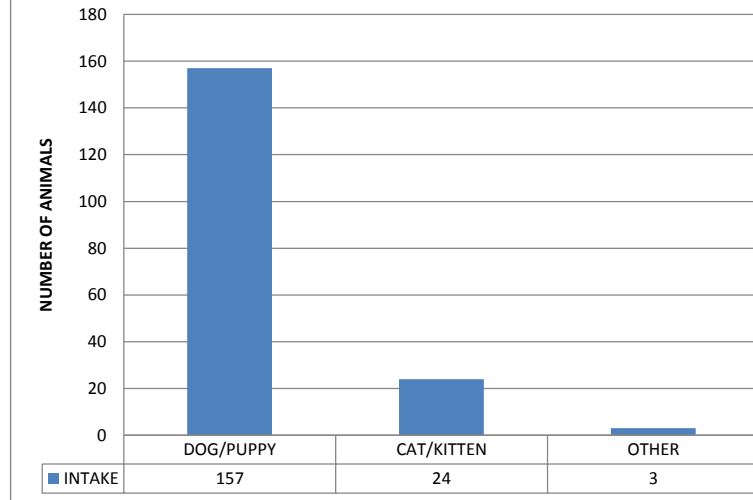

Animal Control Field Statistics October 2018

Type	# Cases Addressed
Stray Running at Large	42
Owned Running at Large	22
Dangerous Dog	115
Animal Cruelty	88
Dog Bites	11
Police/ACO Assist	22
Animal Confined	9
Sick/Injured Animals	31
Transports	0
Call Back	51
Warrants	0
Dog Trap	27
Total	418

**Mobile County Animal Shelter Statistics
Intake
October 2018**

**Mobile County Animal Shelter
Outcomes
October 2018**