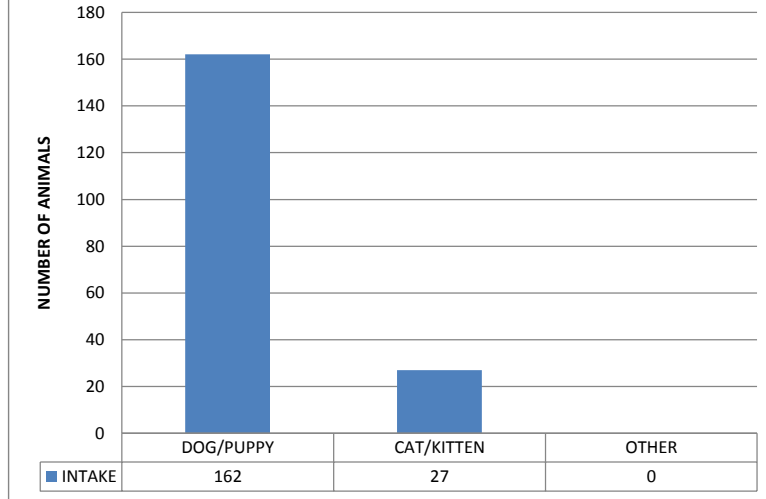

Animal Control Field Statistics October 2017

Type	# Cases Addressed
Stray Running at Large	116
Owned Running at Large	35
Dangerous Dog	85
Animal Cruelty	48
Dog Bites	12
Police/ACO Assist	16
Animal Confined	19
Sick/Injured Animals	27
Transports	3
Call Back	43
Warrants	3
Dog Trap	19
Total	426

**Mobile County Animal Shelter Intake
October 2017**

**Mobile County Animal Shelter Outcomes
October 2017**