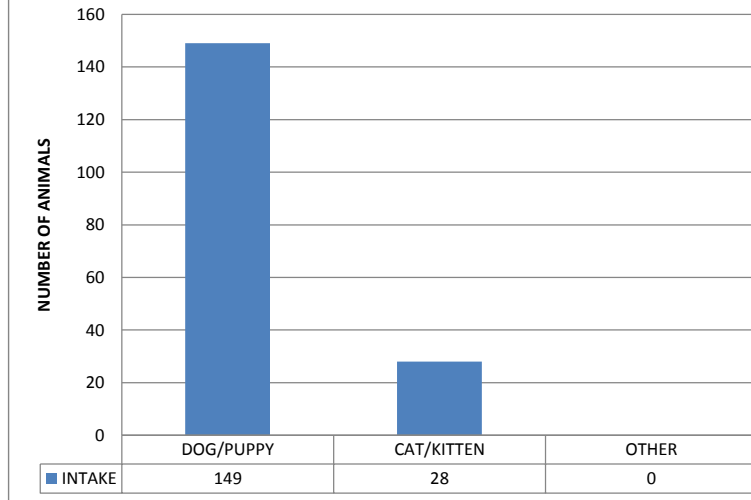

Animal Control Field Statistics October 2016

Type	# Cases Addressed
Stray Running at Large	61
Owned Running at Large	26
Dangerous Dog	95
Animal Cruelty	48
Dog Bites	17
Police/ACO Assist	11
Animal Confined	19
Sick/Injured Animals	30
Dog Trap	21
Total	328

**Mobile County Animal Shelter Statistics
Intake
October 2016**

**Mobile County Animal Shelter
Outcomes
October 2016**