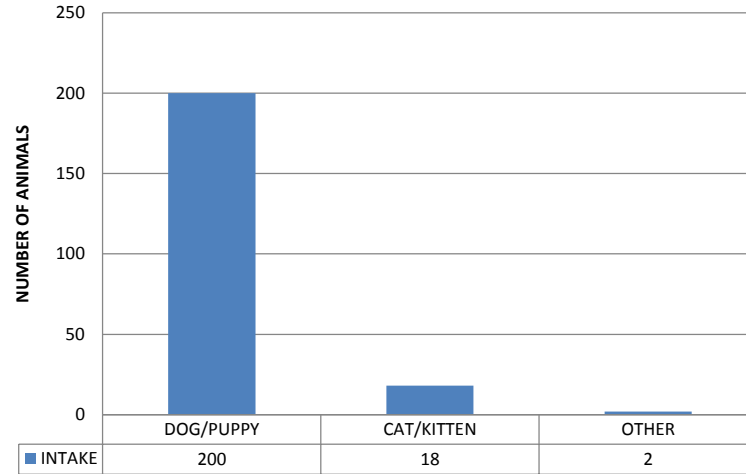

Animal Control Field Statistics October 2015

Type	# Cases Addressed
Stray Running at Large	53
Owned Running at Large	27
Dangerous Dog	122
Animal Cruelty	54
Dog Bites	21
Police/ACO Assist	18
Animal Confined	31
Sick/Injured Animals	30
Dog Trap	19
Total	375

Mobile County Animal Shelter Statistics
Intake
October 2015

Mobile County Animal Shelter Statistics
Outcomes
October 2015