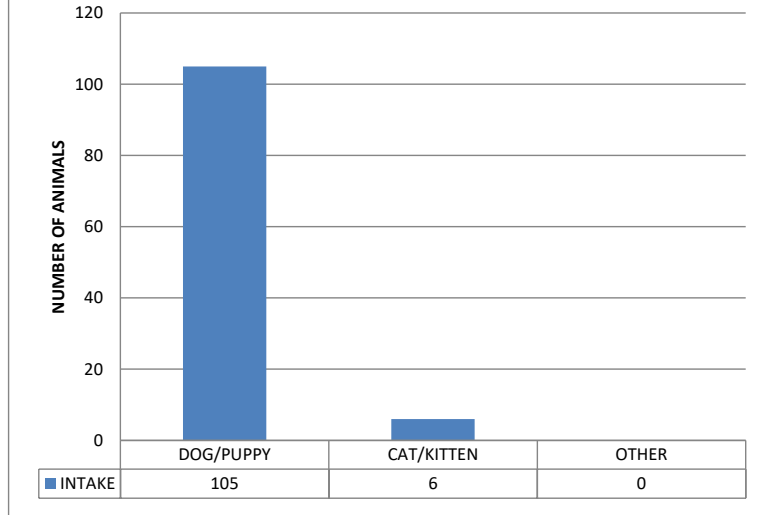

Animal Control Field Statistics November 2020

Type	# Cases Addressed
Stray Running at Large	53
Owned Running at Large	38
Dangerous Dog	94
Animal Cruelty	88
Dog Bites	14
Police/ACO Assist	22
Animal Confined	18
Sick/Injured Animals	16
Transports	36
Call Back	27
Warrants	1
Dog Trap	18
Total	425

**Mobile County Animal Shelter Statistics
Intake
November 2020**

**Mobile County Animal Shelter
Outcomes
November 2020**