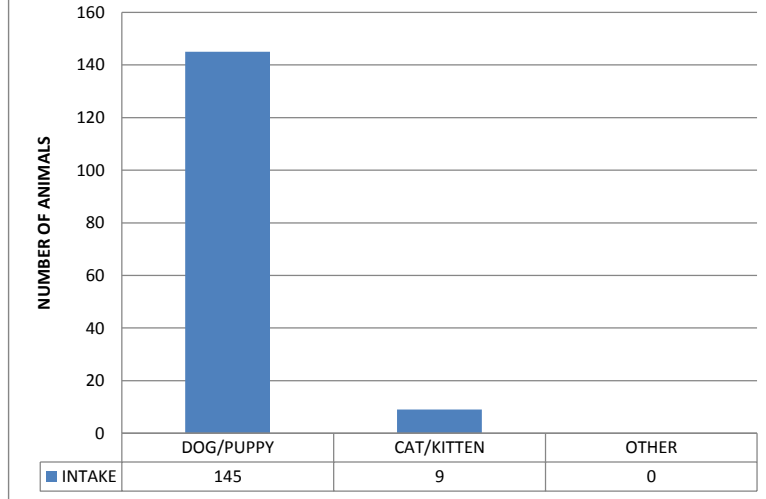

Animal Control Field Statistics November 2017

Type	# Cases Addressed
Stray Running at Large	37
Owned Running at Large	38
Dangerous Dog	89
Animal Cruelty	52
Dog Bites	13
Police/ACO Assist	15
Animal Confined	13
Sick/Injured Animals	22
Transports	4
Call Back	40
Warrants	8
Dog Trap	18
<b>Total</b>	<b>349</b>

**Mobile County Animal Shelter Statistics  
Intake  
November 2017**

**Mobile County Animal Shelter  
Outcomes  
November 2017**