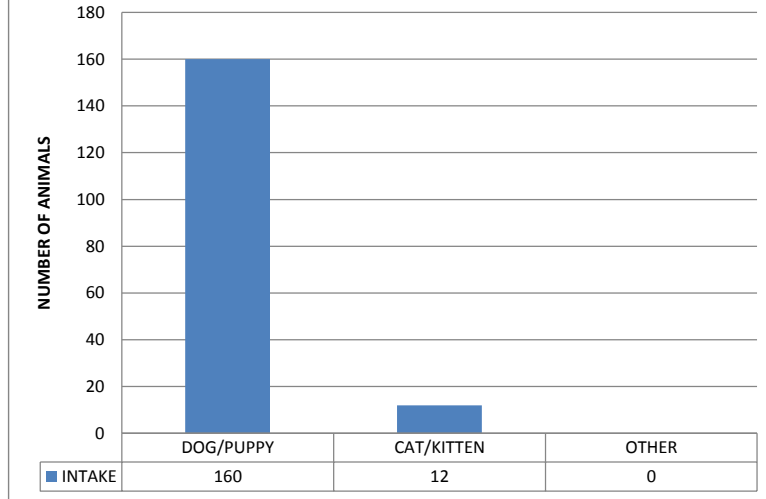

Animal Control Field Statistics November 2016

Type	# Cases Addressed
Stray Running at Large	41
Owned Running at Large	19
Dangerous Dog	96
Animal Cruelty	44
Dog Bites	25
Police/ACO Assist	9
Animal Confined	17
Sick/Injured Animals	11
Dog Trap	11
<b>Total</b>	<b>273</b>

**Mobile County Animal Shelter Statistics  
Intake  
November 2016**

**Mobile County Animal Shelter  
Outcomes  
November 2016**