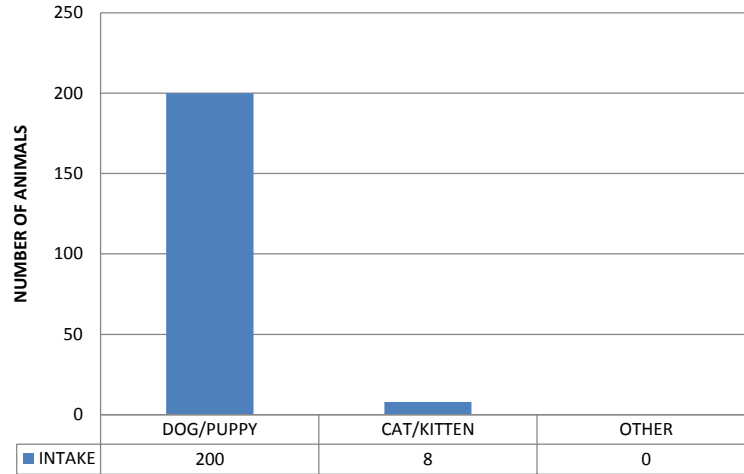

Animal Control Field Statistics November 2015

Type	# Cases Addressed
Stray Running at Large	65
Owned Running at Large	14
Dangerous Dog	103
Animal Cruelty	43
Dog Bites	15
Police/ACO Assist	19
Animal Confined	26
Sick/Injured Animals	31
Dog Trap	13
Total	329

**Mobile County Animal Shelter Statistics
Intake
November 2015**

**Mobile County Animal Shelter Statistics
Outcomes
November 2015**