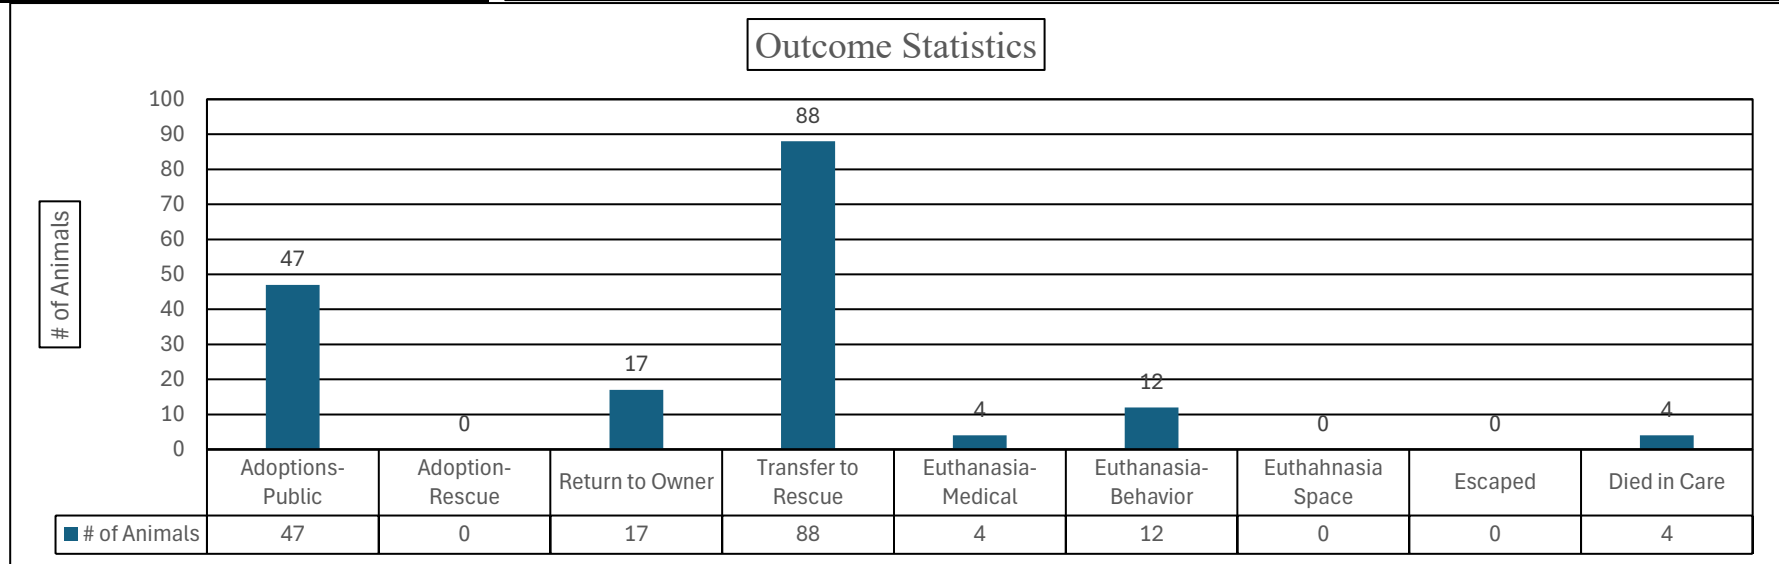

Mobile County Animal Shelter Statistics February 2026

Animal Control Field Stats

Police/ACO Assist	28
Call Back	26
Animal in Trap	3
Gen Patrol	0
Investigations	100
Bite Investigations	18
Owned Animal	135
Set Trap	4
Stray Animal	136
Transports	48
Trap Pick-up	3
Other	1
Total	502

Intake Stats	Dog/Puppy	Cat/Kitten	Other
# of Animals	155	17	1

Outcomes	Adoptions- Public	Adoption- Rescue	Return to Owner	Transfer to Rescue	Euthanasia- Medical	Euthanasia- Behavior	Euthahnasia Space	Escaped	Died in Care
# of Animals	47	0	17	88	4	12	0	0	4