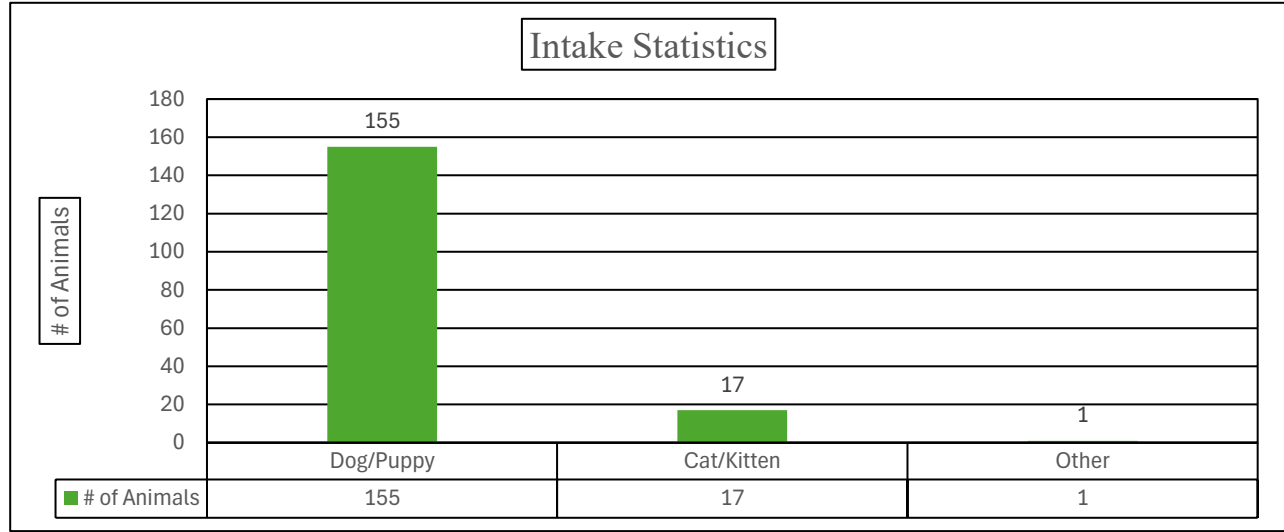

Mobile County Animal Shelter Statistics February 2026

Animal Control Field Stats

Police/ACO Assist	28
Call Back	26
Animal in Trap	3
Gen Patrol	0
Investigations	100
Bite Investigations	18
Owned Animal	135
Set Trap	4
Stray Animal	136
Transports	48
Trap Pick-up	3
Other	1
Total	502

Intake Stats	Dog/Puppy	Cat/Kitten	Other
# of Animals	155	17	1

Outcomes	Adoptions- Public	Adoption- Rescue	Return to Owner	Transfer to Rescue	Euthanasia- Medical	Euthanasia- Behavior	Euthahnasia Space	Escaped	Died in Care
# of Animals	47	0	17	88	4	12	0	0	4