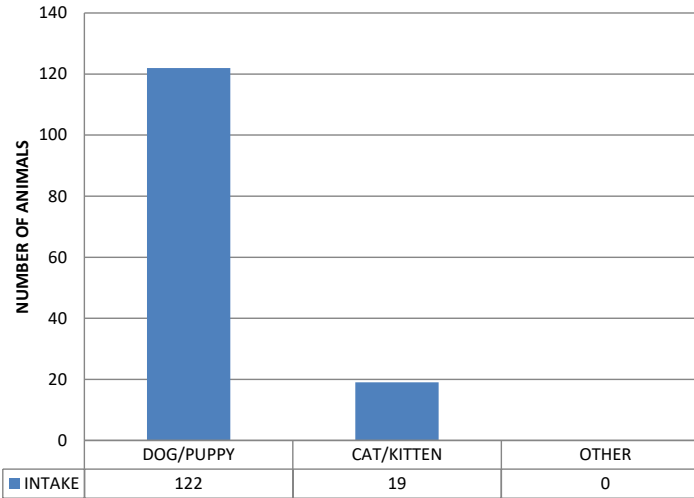

Animal Control Field Statistics May 2021

Type	# Cases Addressed
Stray Running at Large	58
Owned Running at Large	41
Dangerous Dog	84
Animal Cruelty	12
Dog Bites	22
Police/ACO Assist	21
Animal Confined	15
Sick/Injured Animals	17
Transports	11
Call Back	33
Warrants	0
Dog Trap	7
<b>Total</b>	<b>321</b>

Mobile County Animal Shelter Statistics

Intake  
May 2021

Mobile County Animal Shelter  
Outcomes  
May 2021