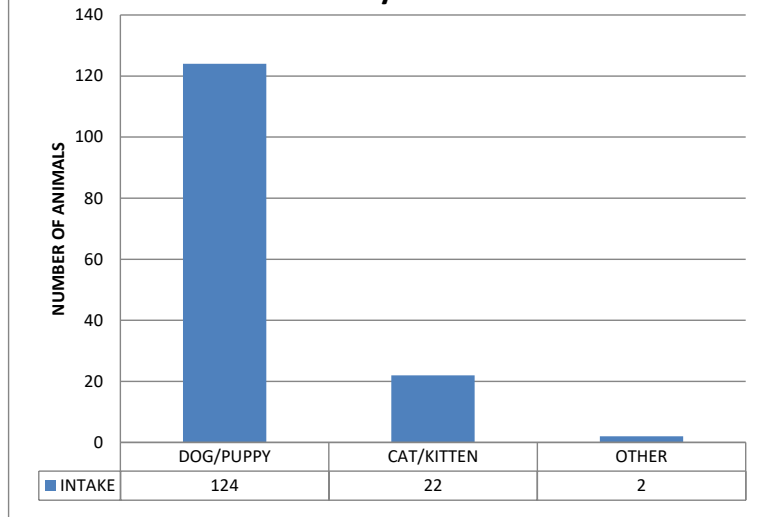

Animal Control Field Statistics May 2020

Type	# Cases Addressed
Stray Running at Large	113
Owned Running at Large	34
Dangerous Dog	78
Animal Cruelty	79
Dog Bites	12
Police/ACO Assist	43
Animal Confined	15
Sick/Injured Animals	28
Transports	38
Call Back	25
Warrants	0
Dog Trap	23
Total	488

**Mobile County Animal Shelter Statistics
Intake
May 2020**

**Mobile County Animal Shelter
Outcomes
May 2020**