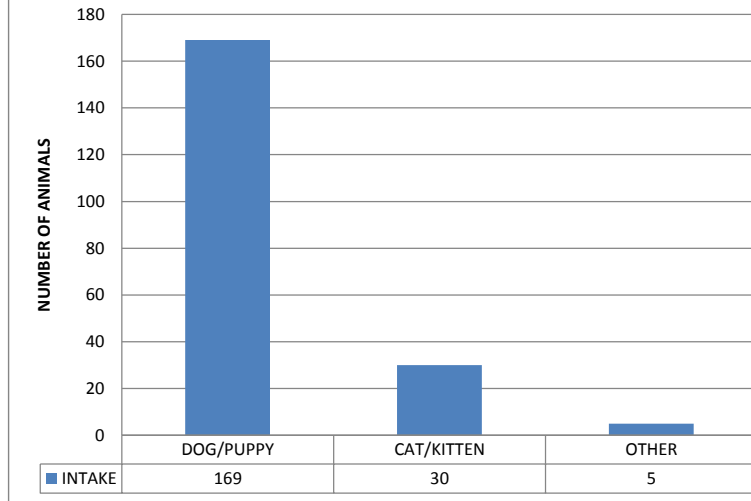

Animal Control Field Statistics May 2019

Type	# Cases Addressed
Stray Running at Large	55
Owned Running at Large	37
Dangerous Dog	71
Animal Cruelty	95
Dog Bites	27
Police/ACO Assist	17
Animal Confined	19
Sick/Injured Animals	31
Transports	13
Call Back	35
Warrants	0
Dog Trap	20
<b>Total</b>	<b>420</b>

**Mobile County Animal Shelter Statistics  
Intake  
May 2019**

**Mobile County Animal Shelter  
Outcomes  
May 2019**