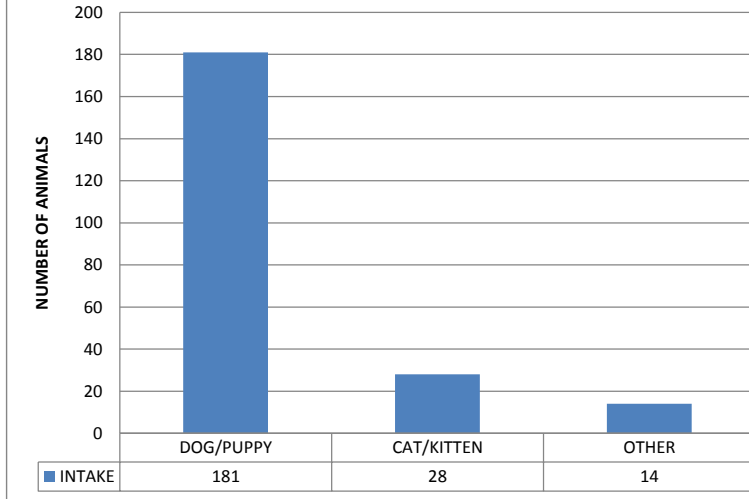

Animal Control Field Statistics March 2017

Type	# Cases Addressed
Stray Running at Large	77
Owned Running at Large	31
Dangerous Dog	106
Animal Cruelty	66
Dog Bites	23
Police/ACO Assist	24
Animal Confined	25
Sick/Injured Animals	32
Dog Trap	35
Total	419

**Mobile County Animal Shelter Statistics
Intake
March 2017**

**Mobile County Animal Shelter
Outcomes
March 2017**