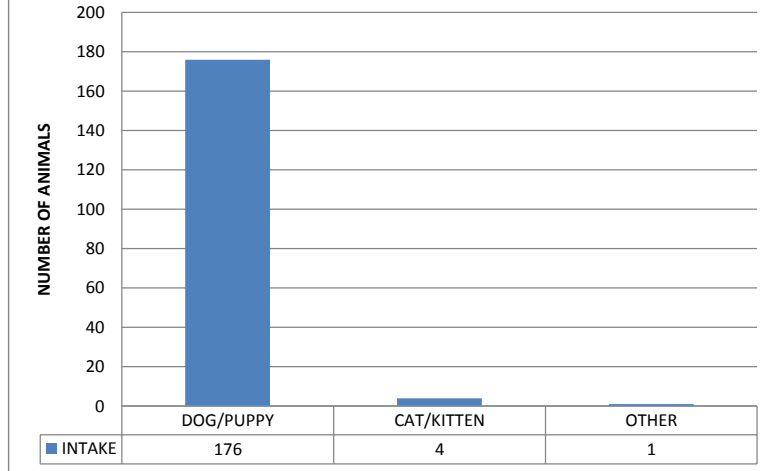

Animal Control Field Statistics March 2016

Type	# Cases Addressed
Stray Running at Large	84
Owned Running at Large	31
Dangerous Dog	114
Animal Cruelty	73
Dog Bites	24
Police/ACO Assist	25
Animal Confined	24
Sick/Injured Animals	24
Dog Trap	24
<b>Total</b>	<b>423</b>

**Mobile County Animal Shelter Statistics  
Intake  
March 2016**

**Mobile County Animal Shelter  
Outcomes  
March 2016**