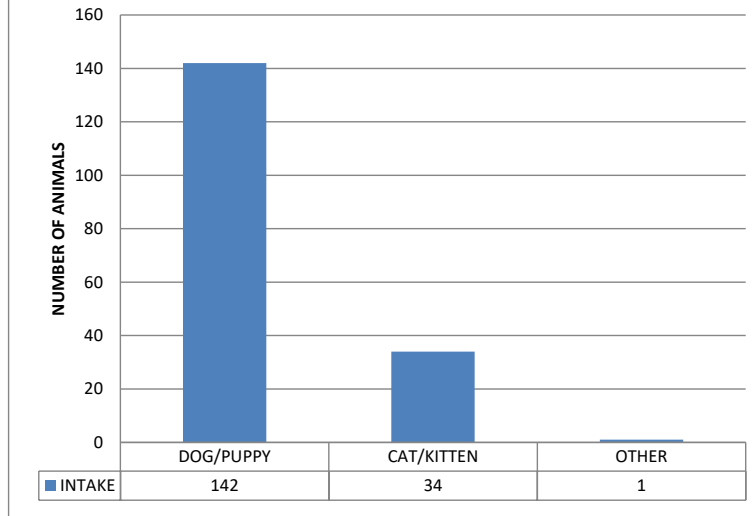

Animal Control Field Statistics June 2021

Type	# Cases Addressed
Stray Running at Large	65
Owned Running at Large	37
Dangerous Dog	68
Animal Cruelty	14
Dog Bites	11
Police/ACO Assist	14
Animal Confined	17
Sick/Injured Animals	39
Transports	38
Call Back	14
Warrants	1
Dog Trap	8
Total	326

**Mobile County Animal Shelter Statistics
Intake
June 2021**

**Mobile County Animal Shelter
Outcomes
June 2021**