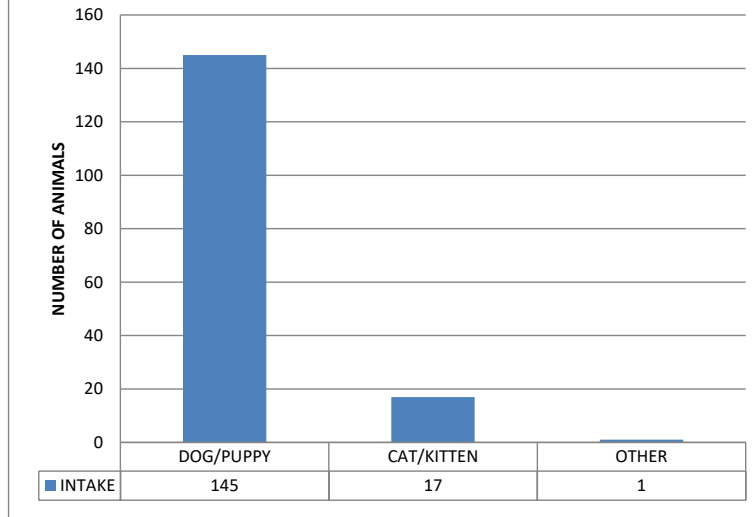

Animal Control Field Statistics June 2020

Type	# Cases Addressed
Stray Running at Large	88
Owned Running at Large	37
Dangerous Dog	70
Animal Cruelty	97
Dog Bites	12
Police/ACO Assist	39
Animal Confined	26
Sick/Injured Animals	29
Transports	38
Call Back	26
Warrants	1
Dog Trap	20
<b>Total</b>	<b>483</b>

**Mobile County Animal Shelter Statistics  
Intake  
June 2020**

**Mobile County Animal Shelter  
Outcomes  
June 2020**