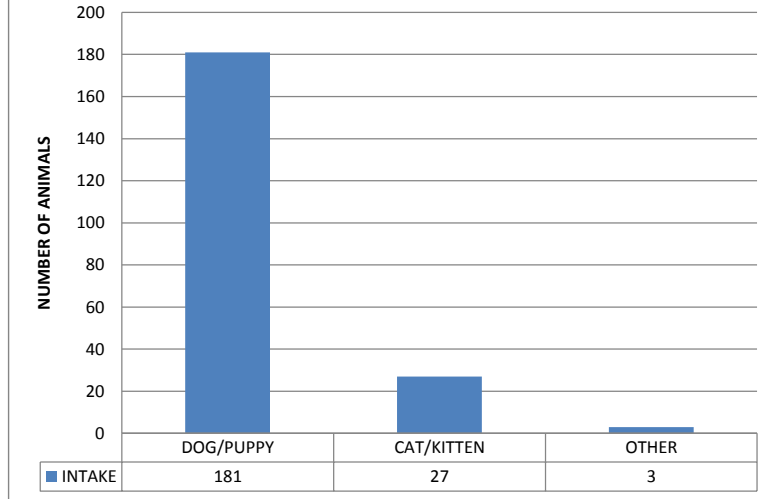

Animal Control Field Statistics June 2019

Type	# Cases Addressed
Stray Running at Large	78
Owned Running at Large	21
Dangerous Dog	65
Animal Cruelty	92
Dog Bites	23
Police/ACO Assist	26
Animal Confined	23
Sick/Injured Animals	41
Transports	19
Call Back	46
Warrants	3
Dog Trap	16
<b>Total</b>	<b>453</b>

### Mobile County Animal Shelter Intake June 2019