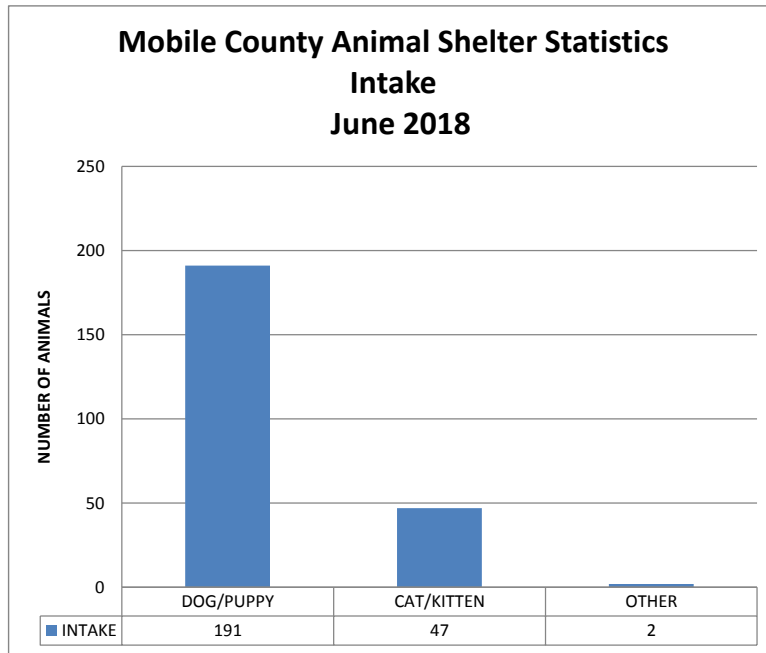

Animal Control Field Statistics June 2018

Type	# Cases Addressed
Stray Running at Large	92
Owned Running at Large	32
Dangerous Dog	88
Animal Cruelty	101
Dog Bites	23
Police/ACO Assist	25
Animal Confined	36
Sick/Injured Animals	39
Transports	1
Call Back	59
Warrants	0
Dog Trap	8
Total	504

**Mobile County Animal Shelter Statistics
Intake
June 2018**

**Mobile County Animal Shelter
Outcomes
June 2018**