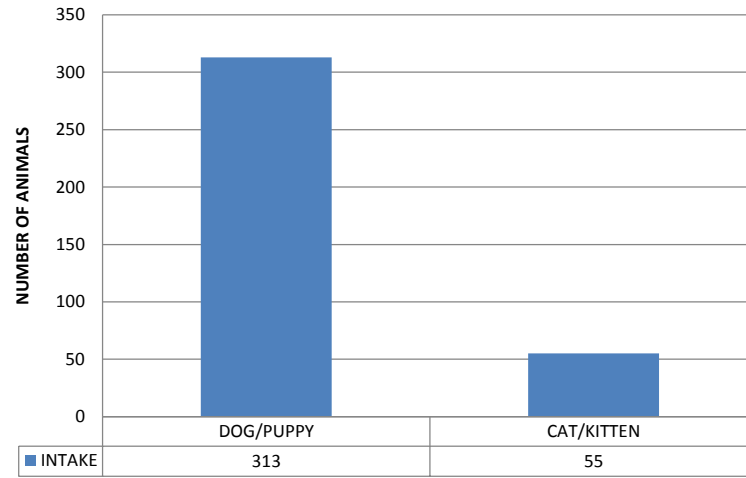

Animal Control Field Statistics June 2015

Type	# Cases Addressed
Stray Running at Large	78
Owned Running at Large	27
Dangerous Dog	90
Animal Cruelty	73
Dog Bites	21
Police/ACO Assist	15
Animal Confined	44
Sick/Injured Animals	30
Dog Trap	16
Total	394

**Mobile County Animal Shelter Statistics
Intake
June 2015**

**Mobile County Animal Shelter Statistics
Outcomes
June 2015**