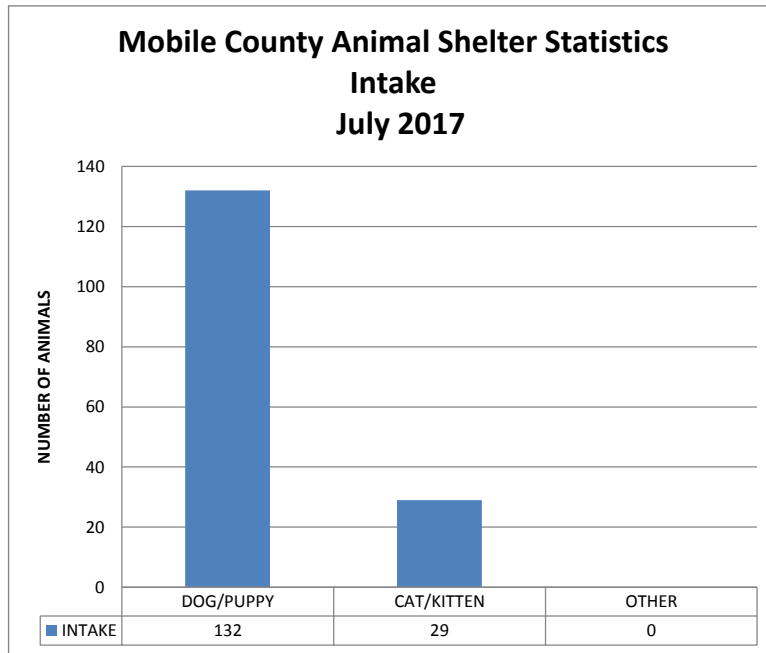

Animal Control Field Statistics July 2017

Type	# Cases Addressed
Stray Running at Large	67
Owned Running at Large	26
Dangerous Dog	47
Animal Cruelty	82
Dog Bites	16
Police/ACO Assist	10
Animal Confined	18
Sick/Injured Animals	9
Transports	4
Warrants	4
Dog Trap	15
<b>Total</b>	<b>298</b>

**Mobile County Animal Shelter Statistics  
Intake  
July 2017**

**Mobile County Animal Shelter  
Outcomes  
July 2017**