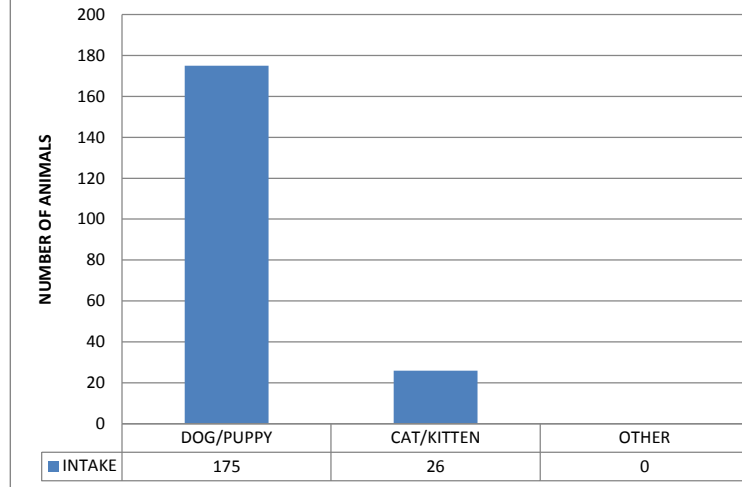

Animal Control Field Statistics July 2016

Type	# Cases Addressed
Stray Running at Large	64
Owned Running at Large	21
Dangerous Dog	80
Animal Cruelty	75
Dog Bites	20
Police/ACO Assist	29
Animal Confined	20
Sick/Injured Animals	36
Dog Trap	24
Total	369

**Mobile County Animal Shelter Statistics
Intake
July 2016**

**Mobile County Animal Shelter
Outcomes
July 2016**