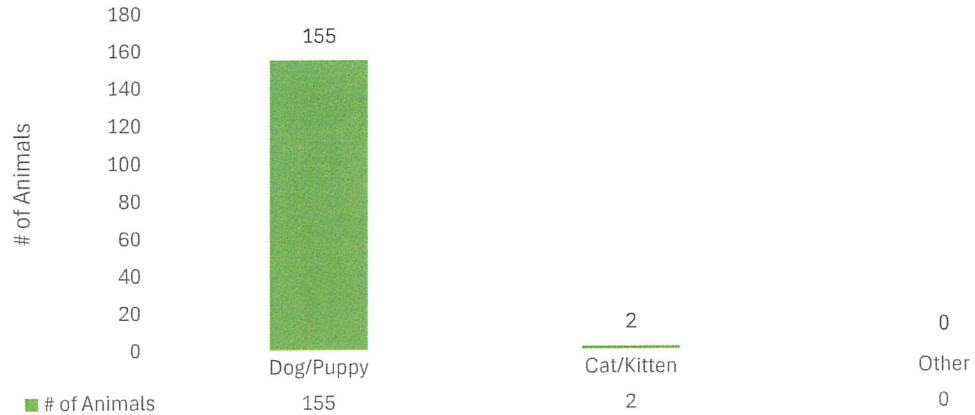

Mobile County Animal Shelter Statistics

JANUARY 2024

Animal Control Field Stats

Police/ACO Assist	20
Call Back	23
Animal in Trap	4
Gen Patrol	1
Investigations	118
Bite Investigations	10
Owned Animal	106
Set Trap	4
Stray Animal	116
Transports	7
Trap Pick-up	2
Other	5
Total	416

Intake Statistics

Outcome Statistics