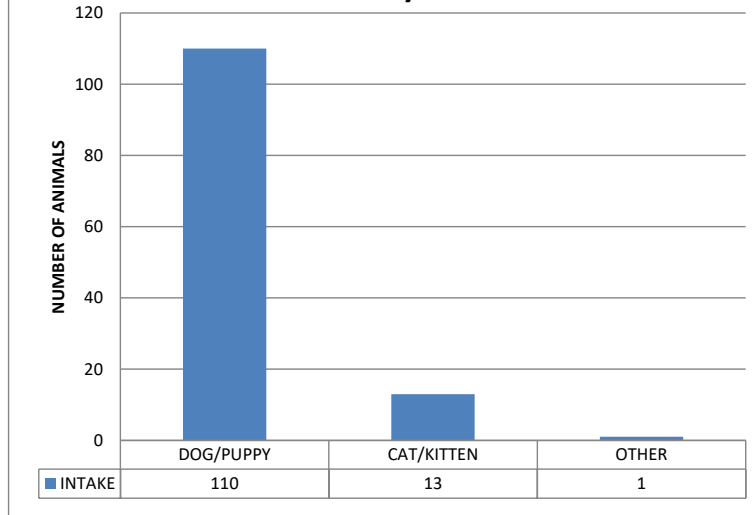

Animal Control Field Statistics January 2021

Type	# Cases Addressed
Stray Running at Large	120
Owned Running at Large	105
Dangerous Dog	86
Animal Cruelty	6
Dog Bites	17
Police/ACO Assist	23
Animal Confined	14
Sick/Injured Animals	5
Transports	44
Call Back	17
Warrants	0
Dog Trap	3
Total	440

**Mobile County Animal Shelter Intake
January 2021**

**Mobile County Animal Shelter Outcomes
January 2021**