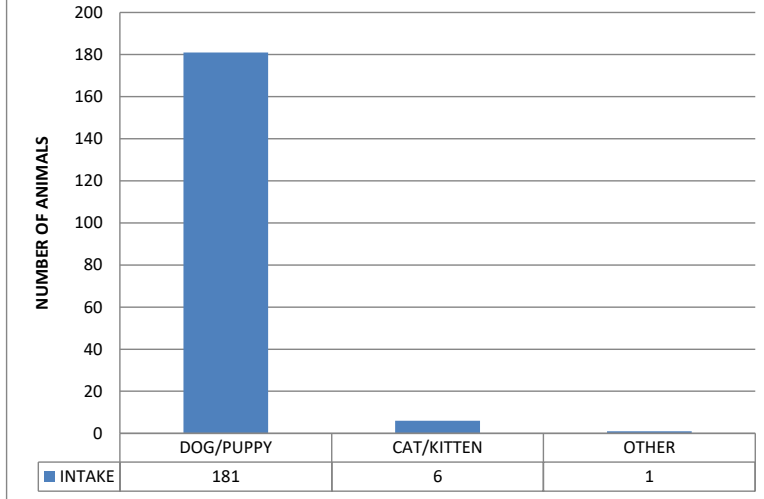

Animal Control Field Statistics January 2020

Type	# Cases Addressed
Stray Running at Large	106
Owned Running at Large	79
Dangerous Dog	120
Animal Cruelty	69
Dog Bites	20
Police/ACO Assist	13
Animal Confined	25
Sick/Injured Animals	36
Transports	43
Call Back	26
Warrants	4
Dog Trap	25
<b>Total</b>	<b>566</b>

Mobile County Animal Shelter Statistics  
Intake  
January 2020

Mobile County Animal Shelter  
Outcomes  
January 2020