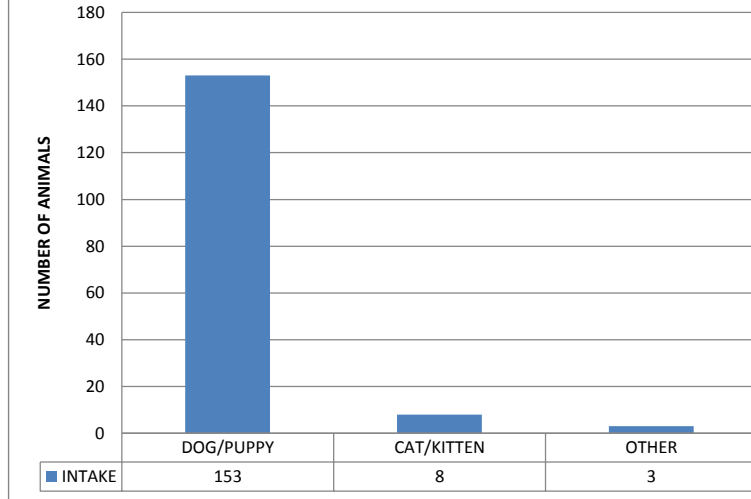

Animal Control Field Statistics January 2019

Type	# Cases Addressed
Stray Running at Large	21
Owned Running at Large	28
Dangerous Dog	139
Animal Cruelty	72
Dog Bites	30
Police/ACO Assist	12
Animal Confined	9
Sick/Injured Animals	30
Transports	0
Call Back	52
Warrants	0
Dog Trap	4
Total	397

Mobile County Animal Shelter Statistics
Intake
January 2019

Mobile County Animal Shelter
Outcomes
January 2019