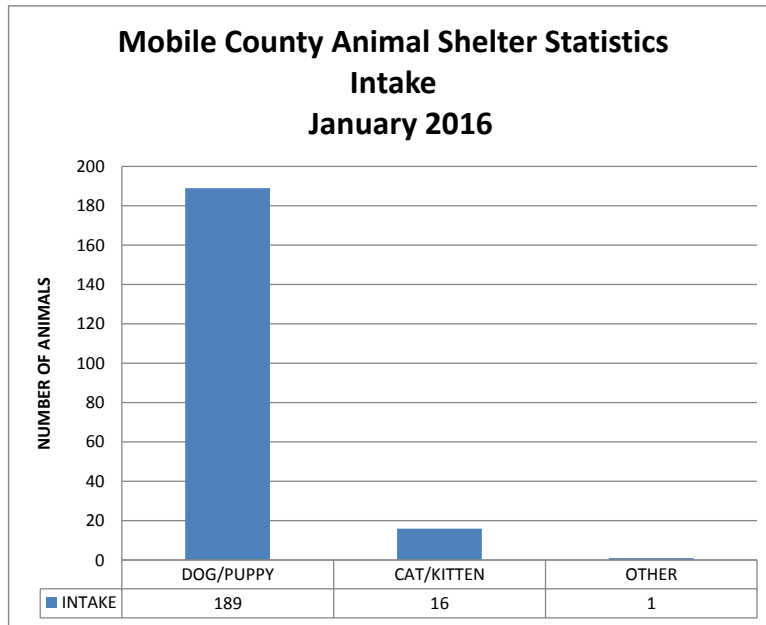

Animal Control Field Statistics January 2016

| Type | # Cases Addressed |
|------------------------|-------------------|
| Stray Running at Large | 62 |
| Owned Running at Large | 33 |
| Dangerous Dog | 102 |
| Animal Cruelty | 75 |
| Dog Bites | 12 |
| Police/ACO Assist | 17 |
| Animal Confined | 31 |
| Sick/Injured Animals | 25 |
| Dog Trap | 7 |
| Total | 364 |

**Mobile County Animal Shelter Statistics
Intake
January 2016**

**Mobile County Animal Shelter
Outcomes
January 2016**