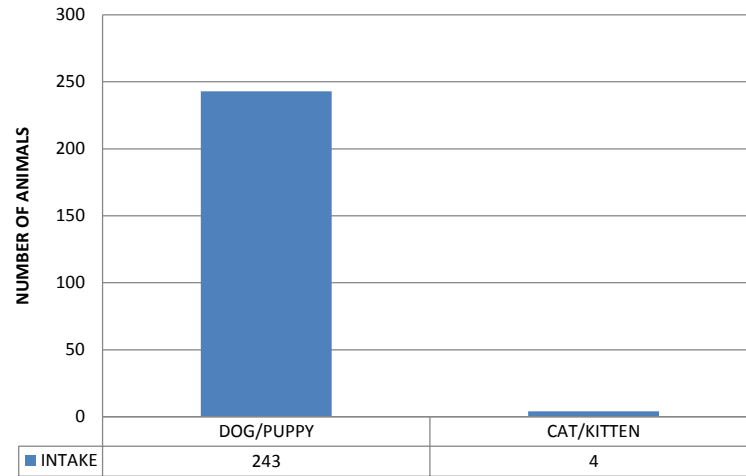

Animal Control Field Statistics January 2015

Type	# Cases Addressed
Stray Running at Large	41
Owned Running at Large	20
Dangerous Dog	143
Animal Cruelty	69
Dog Bites	23
Police/ACO Assist	8
Animal Confined	20
Sick/Injured Animals	15
Dog Trap	34
<b>Total</b>	<b>373</b>

Mobile County Animal Shelter Statistics  
Intake  
January 2015

Mobile County Animal Shelter Statistics  
Outcomes  
January 2015