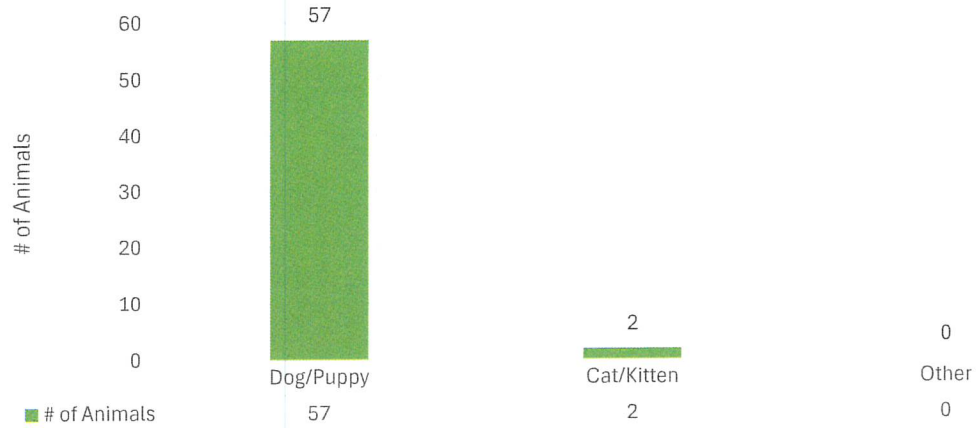

Mobile County Animal Shelter Statistics FEBRUARY 2024

Animal Control Field Stats

Police/ACO Assist	10
Call Back	6
Animal in Trap	4
Gen Patrol	1
Investigations	83
Bite Investigations	13
Owned Animal	104
Set Trap	2
Stray Animal	99
Transports	8
Trap Pick-up	1
Other	0
Total	331

Intake Statistics

Outcome Statistics