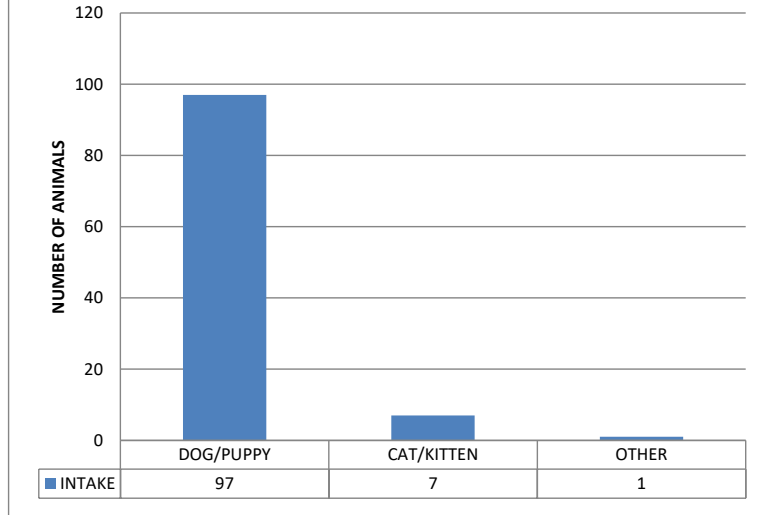

Animal Control Field Statistics February 2021

Type	# Cases Addressed
Stray Running at Large	101
Owned Running at Large	114
Dangerous Dog	106
Animal Cruelty	5
Dog Bites	28
Police/ACO Assist	16
Animal Confined	9
Sick/Injured Animals	7
Transports	31
Call Back	20
Warrants	0
Dog Trap	2
<b>Total</b>	<b>439</b>

**Mobile County Animal Shelter Statistics  
Intake  
February 2021**

**Mobile County Animal Shelter  
Outcomes  
February 2021**