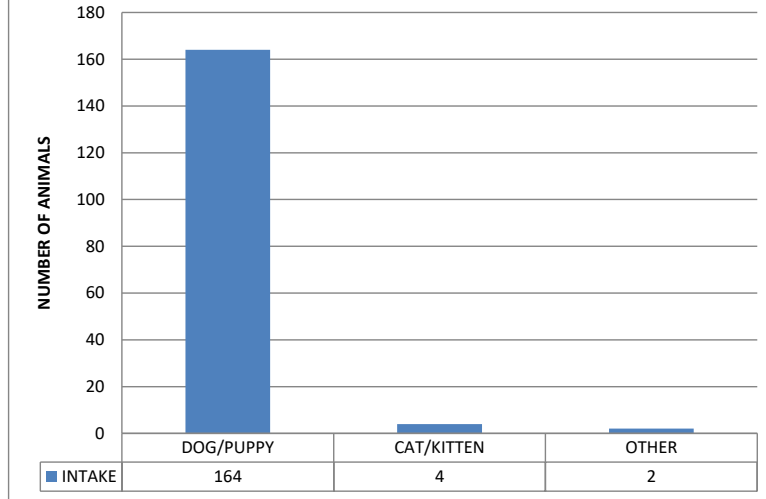

Animal Control Field Statistics February 2020

Type	# Cases Addressed
Stray Running at Large	93
Owned Running at Large	33
Dangerous Dog	111
Animal Cruelty	76
Dog Bites	11
Police/ACO Assist	17
Animal Confined	23
Sick/Injured Animals	22
Transports	43
Call Back	43
Warrants	0
Dog Trap	9
Total	481

**Mobile County Animal Shelter Intake
February 2020**

**Mobile County Animal Shelter Outcomes
February 2020**