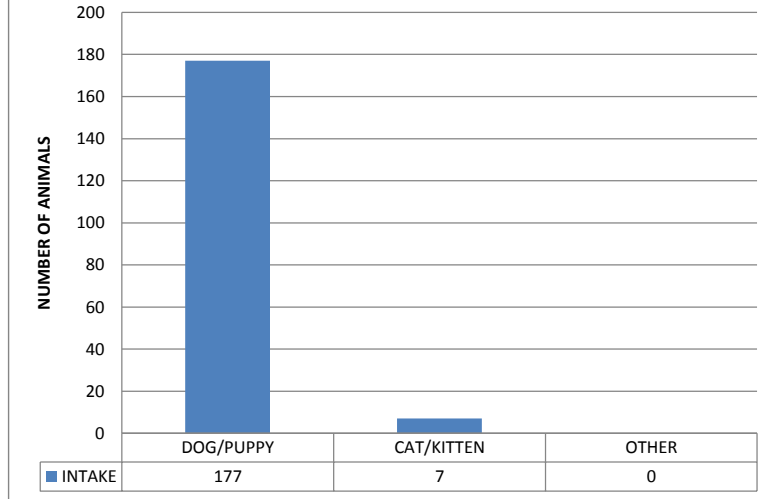

Animal Control Field Statistics February 2018

Type	# Cases Addressed
Stray Running at Large	75
Owned Running at Large	26
Dangerous Dog	76
Animal Cruelty	57
Dog Bites	12
Police/ACO Assist	8
Animal Confined	28
Sick/Injured Animals	18
Transports	2
Call Back	56
Warrants	0
Dog Trap	19
<b>Total</b>	<b>377</b>

**Mobile County Animal Shelter Intake  
February 2018**

**Mobile County Animal Shelter Outcomes  
February 2018**