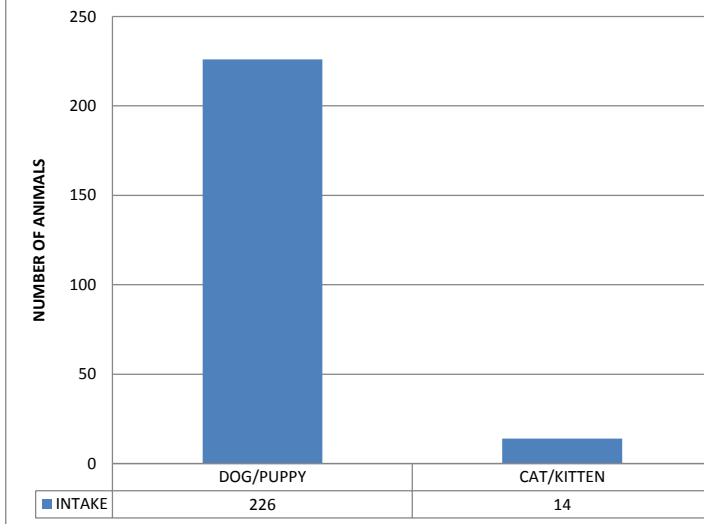

Animal Control Field Statistics February 2015

Type	# Cases Addressed
Stray Running at Large	58
Owned Running at Large	35
Dangerous Dog	107
Animal Cruelty	43
Dog Bites	7
Police/ACO Assist	25
Animal Confined	16
Sick/Injured Animals	3
Dog Trap	15
<b>Total</b>	<b>309</b>

**Mobile County Animal Shelter Statistics  
Intake  
February 2015**

**Mobile County Animal Shelter Statistics  
Outcomes  
February 2015**