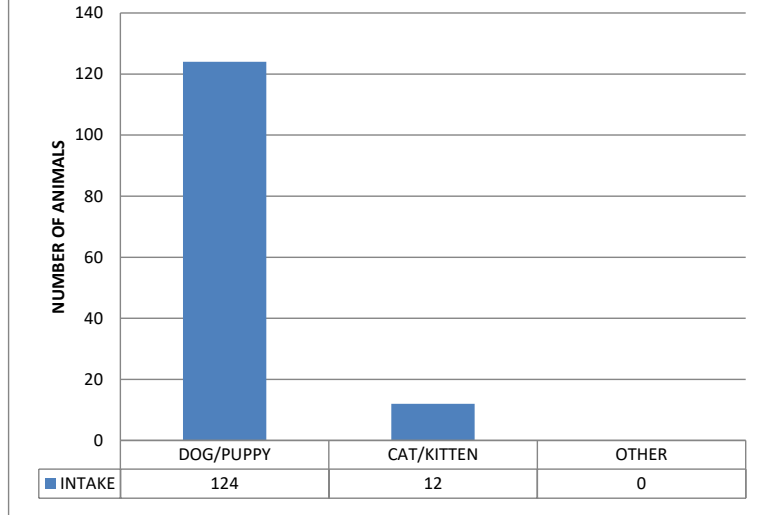

Animal Control Field Statistics December 2020

Type	# Cases Addressed
Stray Running at Large	151
Owned Running at Large	136
Dangerous Dog	97
Animal Cruelty	7
Dog Bites	10
Police/ACO Assist	21
Animal Confined	26
Sick/Injured Animals	4
Transports	45
Call Back	31
Warrants	0
Dog Trap	9
Total	537

**Mobile County Animal Shelter Statistics
Intake
December 2020**

**Mobile County Animal Shelter
Outcomes
December 2020**