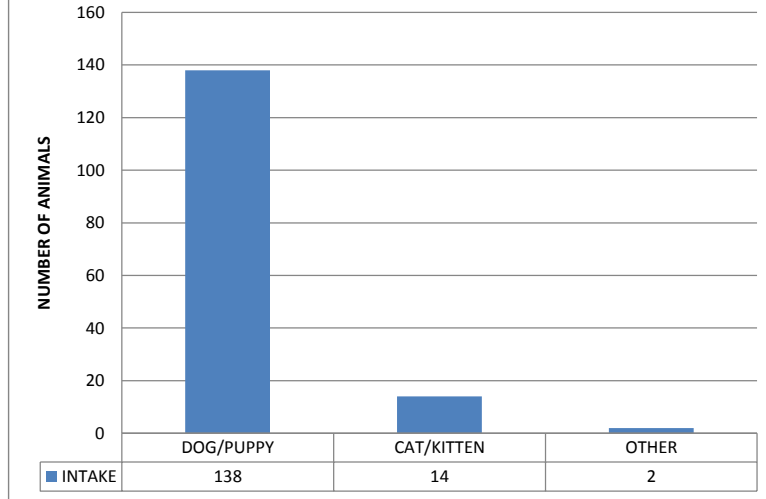

Animal Control Field Statistics December 2018

Type	# Cases Addressed
Stray Running at Large	75
Owned Running at Large	45
Dangerous Dog	119
Animal Cruelty	75
Dog Bites	18
Police/ACO Assist	18
Animal Confined	11
Sick/Injured Animals	24
Transports	0
Call Back	43
Warrants	0
Dog Trap	18
<b>Total</b>	<b>446</b>

**Mobile County Animal Shelter Statistics  
Intake  
December 2018**

**Mobile County Animal Shelter  
Outcomes  
December 2018**