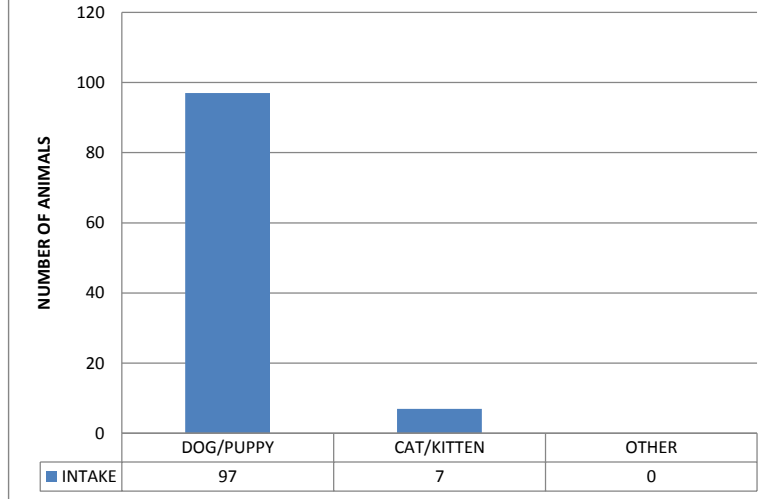

Animal Control Field Statistics December 2017

Type	# Cases Addressed
Stray Running at Large	15
Owned Running at Large	23
Dangerous Dog	78
Animal Cruelty	59
Dog Bites	5
Police/ACO Assist	5
Animal Confined	11
Sick/Injured Animals	18
Transports	2
Call Back	70
Warrants	9
Dog Trap	7
Total	302

**Mobile County Animal Shelter Intake
December 2017**

**Mobile County Animal Shelter Outcomes
December 2017**