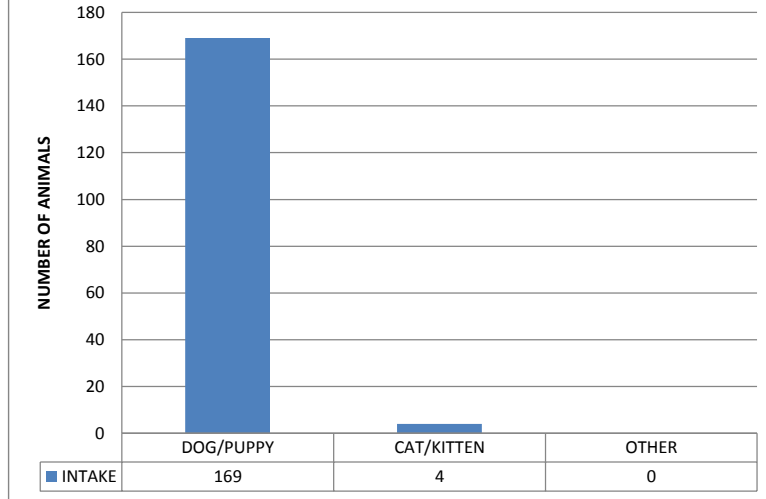

Animal Control Field Statistics December 2016

Type	# Cases Addressed
Stray Running at Large	74
Owned Running at Large	27
Dangerous Dog	79
Animal Cruelty	26
Dog Bites	23
Police/ACO Assist	13
Animal Confined	25
Sick/Injured Animals	26
Dog Trap	15
<b>Total</b>	<b>308</b>

**Mobile County Animal Shelter Statistics  
Intake  
December 2016**

**Mobile County Animal Shelter  
Outcomes  
December 2016**