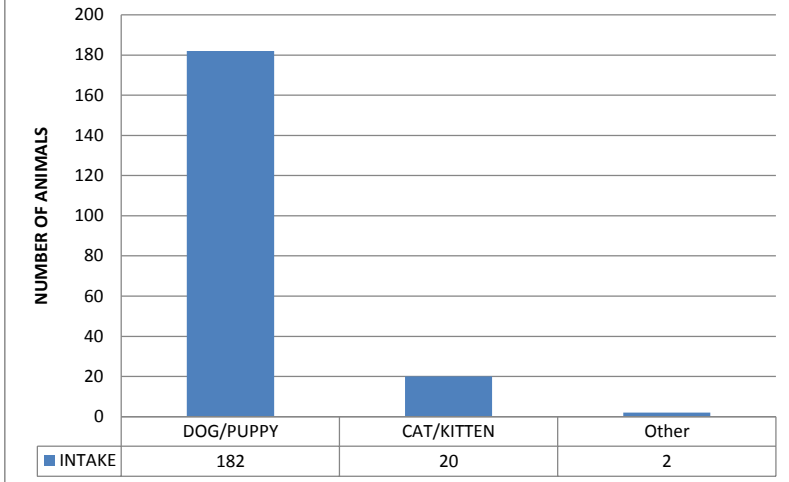

Animal Control Field Statistics December 2014

Type	# Cases Addressed
Stray Running at Large	94
Owned Running at Large	29
Dangerous Dog	80
Animal Cruelty	27
Dog Bites	15
Police/ACO Assist	5
Animal Confined on property	20
Sick/Injured Animals	21
Dog Trap request	20
Total	311

**Mobile County Animal Shelter Statistics
Intake
December 2014**

**Mobile County Animal Shelter Statistics
Outcomes
December 2014**