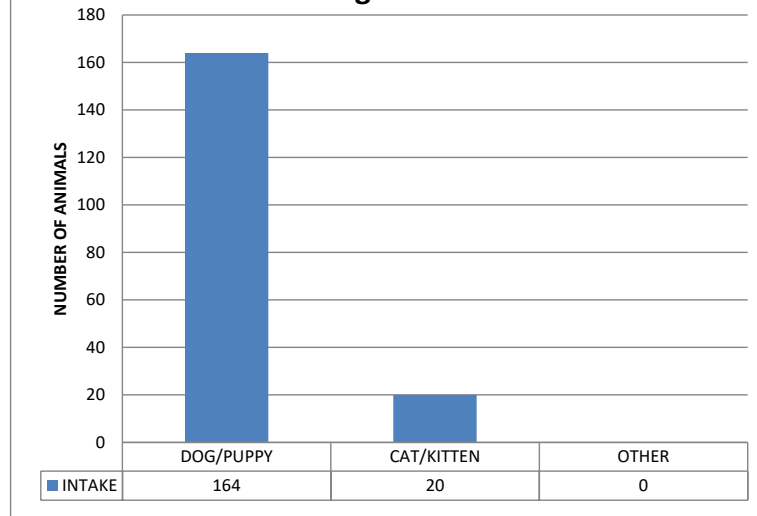

Animal Control Field Statistics August 2020

Type	# Cases Addressed
Stray Running at Large	84
Owned Running at Large	37
Dangerous Dog	92
Animal Cruelty	136
Dog Bites	14
Police/ACO Assist	38
Animal Confined	21
Sick/Injured Animals	28
Transports	57
Call Back	23
Warrants	2
Dog Trap	28
Total	560

Mobile County Animal Shelter Statistics
Intake
August 2020

Mobile County Animal Shelter
Outcomes
August 2020