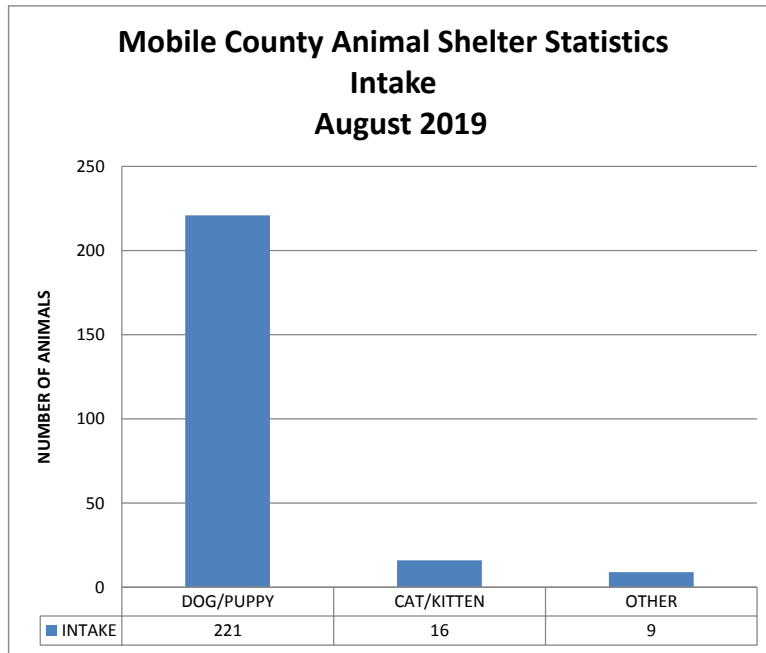

Animal Control Field Statistics August 2019

Type	# Cases Addressed
Stray Running at Large	66
Owned Running at Large	28
Dangerous Dog	88
Animal Cruelty	87
Dog Bites	16
Police/ACO Assist	19
Animal Confined	24
Sick/Injured Animals	40
Transports	21
Call Back	44
Warrants	5
Dog Trap	10
Total	448

Mobile County Animal Shelter Statistics
Intake
August 2019

Mobile County Animal Shelter
Outcomes
August 2019