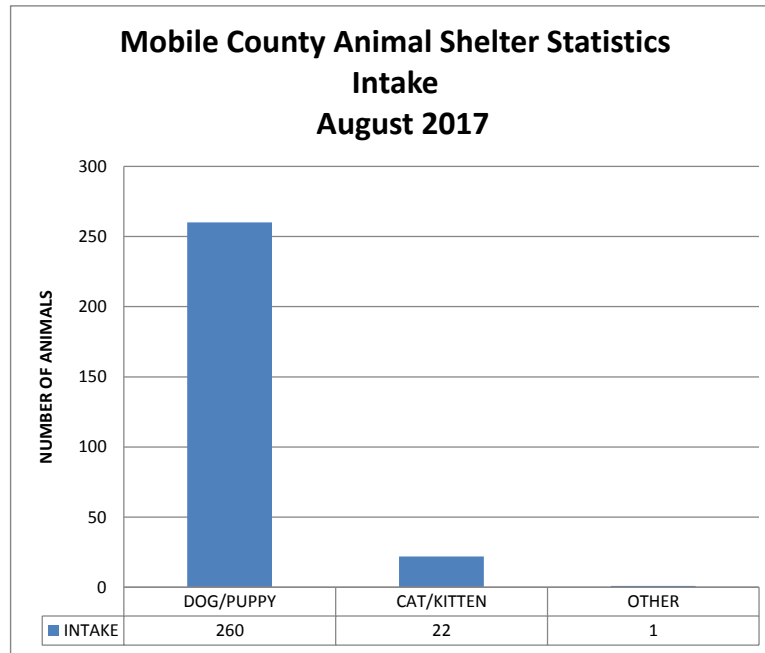

Animal Control Field Statistics August 2017

Type	# Cases Addressed
Stray Running at Large	85
Owned Running at Large	27
Dangerous Dog	71
Animal Cruelty	91
Dog Bites	12
Police/ACO Assist	17
Animal Confined	27
Sick/Injured Animals	105
Transports	1
Call Backs	24
Warrants	0
Dog Trap	30
Total	490

**Mobile County Animal Shelter Statistics
Intake
August 2017**

**Mobile County Animal Shelter
Outcomes
August 2017**