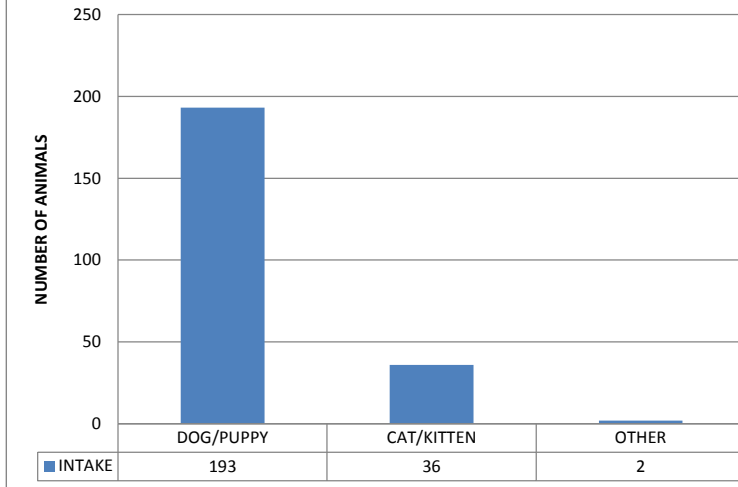

Animal Control Field Statistics August 2016

Type	# Cases Addressed
Stray Running at Large	72
Owned Running at Large	23
Dangerous Dog	95
Animal Cruelty	69
Dog Bites	20
Police/ACO Assist	21
Animal Confined	26
Sick/Injured Animals	31
Dog Trap	14
Total	371

**Mobile County Animal Shelter Statistics
Intake
August 2016**

**Mobile County Animal Shelter
Outcomes
August 2016**