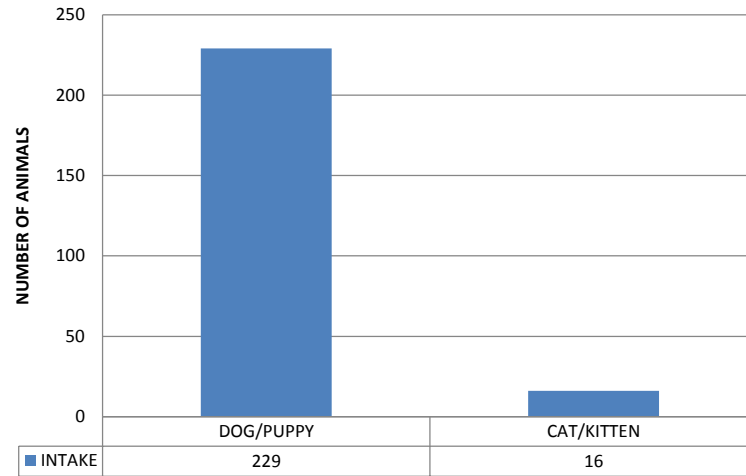

Animal Control Field Statistics August 2015

Type	# Cases Addressed
Stray Running at Large	74
Owned Running at Large	31
Dangerous Dog	94
Animal Cruelty	70
Dog Bites	16
Police/ACO Assist	16
Animal Confined	26
Sick/Injured Animals	36
Dog Trap	16
Total	379

**Mobile County Animal Shelter Statistics
Intake
August 2015**

**Mobile County Animal Shelter Statistics
Outcomes
August 2015**