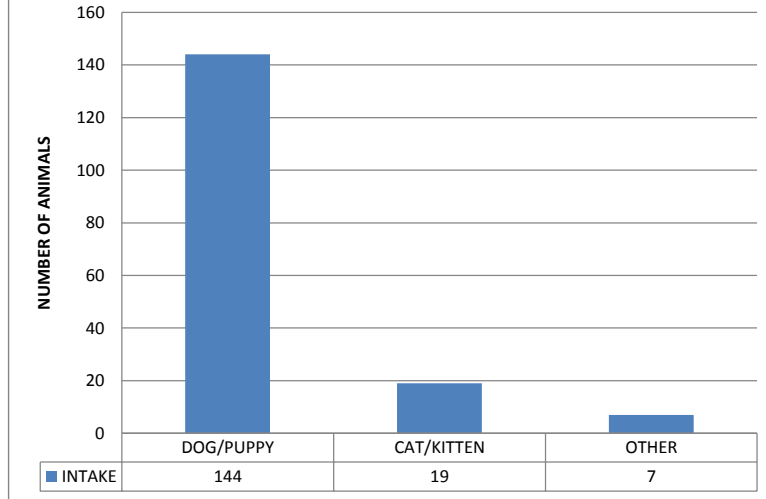

Animal Control Field Statistics April 2019

Type	# Cases Addressed
Stray Running at Large	78
Owned Running at Large	33
Dangerous Dog	66
Animal Cruelty	72
Dog Bites	19
Police/ACO Assist	12
Animal Confined	18
Sick/Injured Animals	35
Transports	3
Call Back	50
Warrants	0
Dog Trap	9
Total	395

Mobile County Animal Shelter Statistics Intake April 2019

Mobile County Animal Shelter Outcomes April 2019