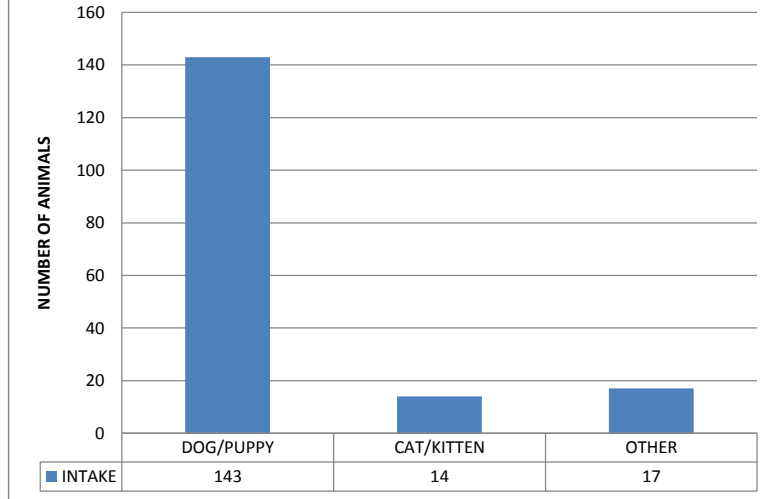

Animal Control Field Statistics April 2017

Type	# Cases Addressed
Stray Running at Large	41
Owned Running at Large	18
Dangerous Dog	80
Animal Cruelty	54
Dog Bites	27
Police/ACO Assist	18
Animal Confined	14
Sick/Injured Animals	17
Dog Trap	19
Total	288

**Mobile County Animal Shelter Statistics
Intake
April 2017**

**Mobile County Animal Shelter
Outcomes
April 2017**