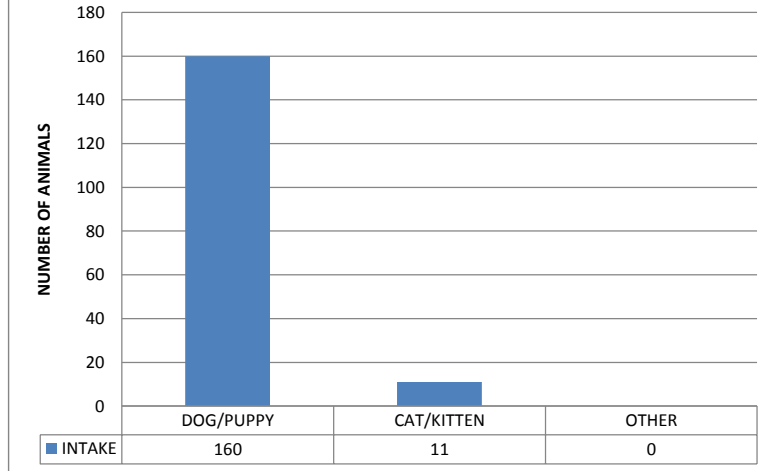

Animal Control Field Statistics April 2016

Type	# Cases Addressed
Stray Running at Large	86
Owned Running at Large	23
Dangerous Dog	110
Animal Cruelty	53
Dog Bites	16
Police/ACO Assist	19
Animal Confined	29
Sick/Injured Animals	11
Dog Trap	9
Total	356

**Mobile County Animal Shelter Statistics
Intake
April 2016**

**Mobile County Animal Shelter
Outcomes
April 2016**