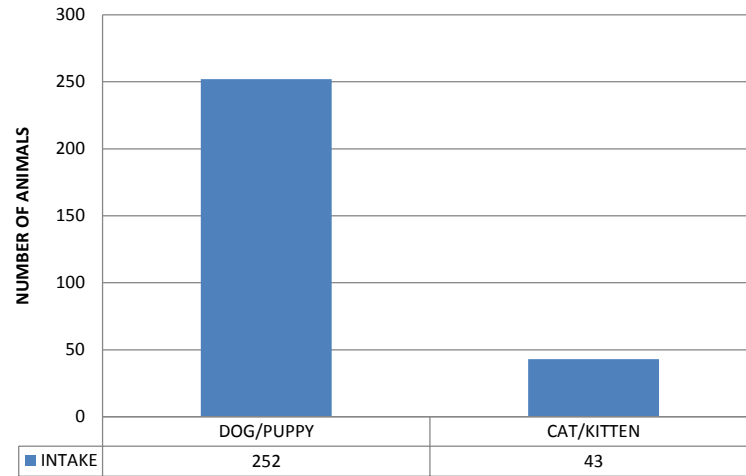

Animal Control Field Statistics April 2015

Type	# Cases Addressed
Stray Running at Large	69
Owned Running at Large	27
Dangerous Dog	110
Animal Cruelty	58
Dog Bites	17
Police/ACO Assist	7
Animal Confined	39
Sick/Injured Animals	33
Dog Trap	12
<b>Total</b>	<b>372</b>

**Mobile County Animal Shelter Statistics  
Intake  
April 2015**

**Mobile County Animal Shelter Statistics  
Outcomes  
April 2015**